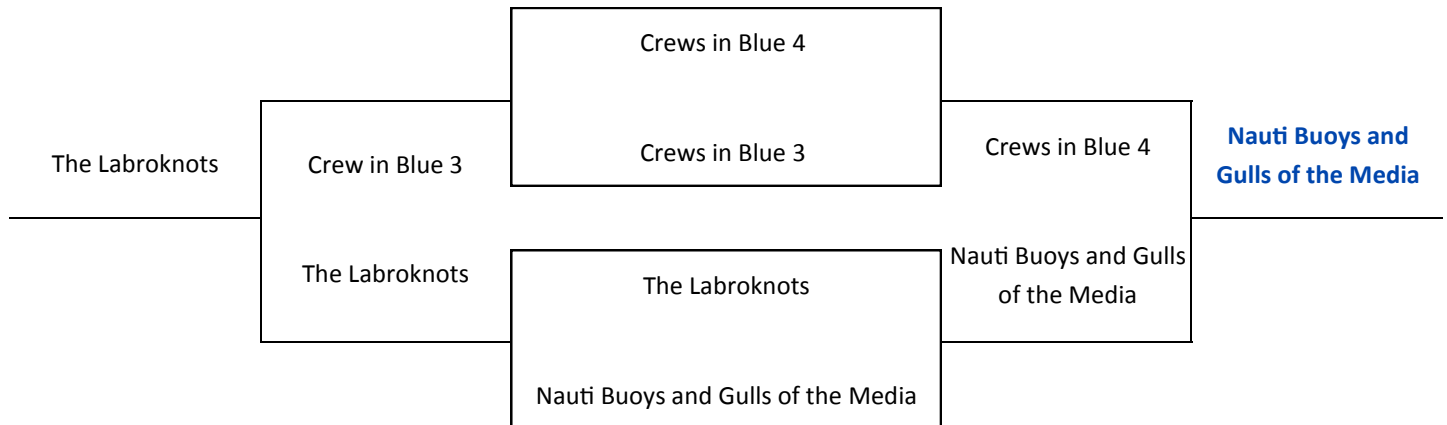

- **Bronze Dragon Bracket: Nauti Buoy and Gulls of the Media with a finals time of 1:41**

*All results are listed in minutes and seconds. For example 1 minute and 29 seconds would be listed as 1:29.