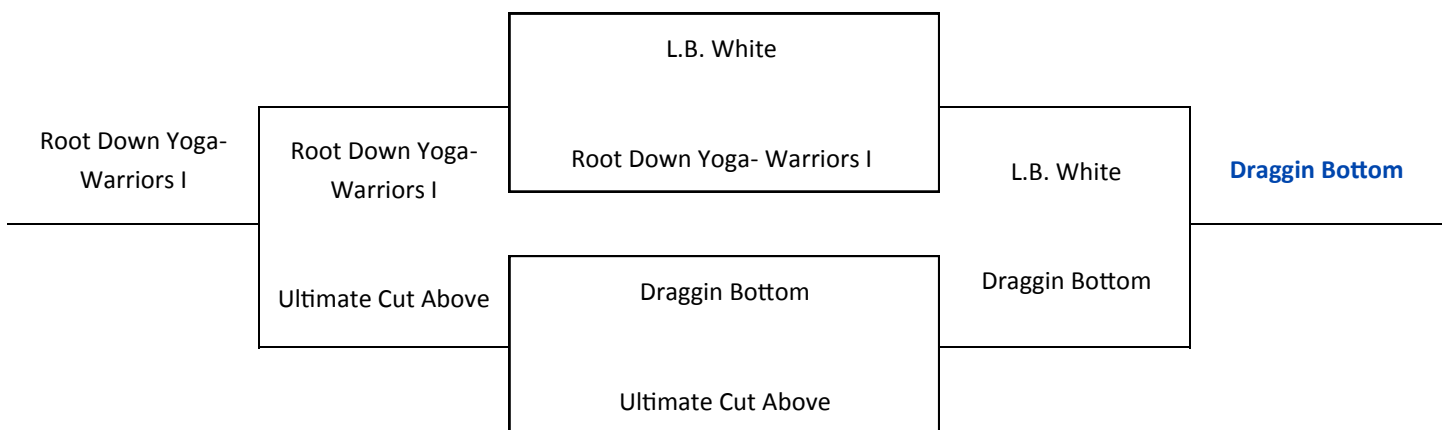

Open Racing Division

Big Blue Dragon Bracket: Draggin Bottom with a finals times of 1.26

*All results are listed in minutes and seconds. For example 1 minute and 29 seconds would be listed as 1:29.