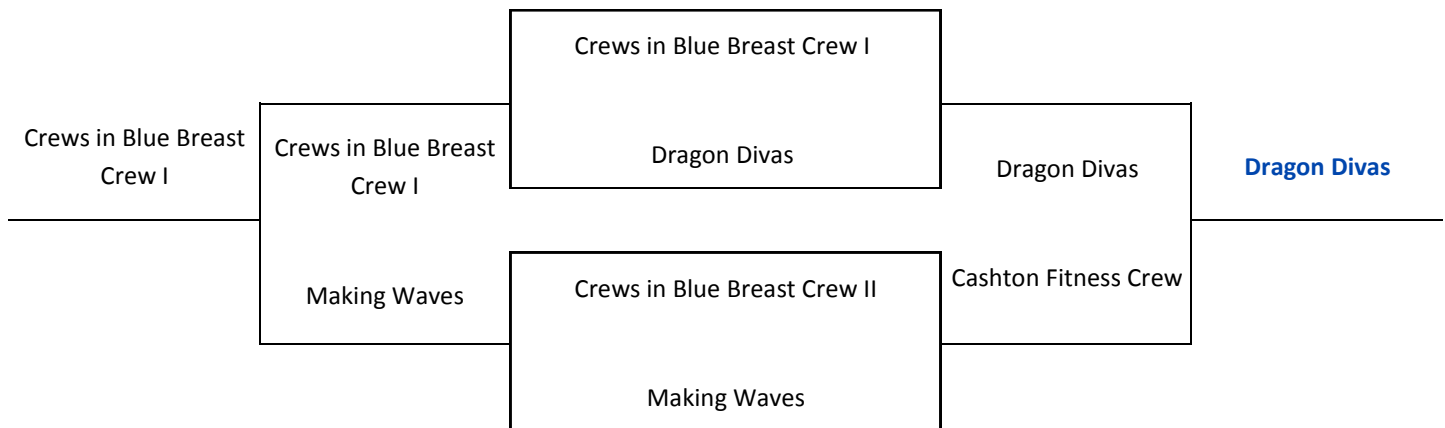

Breast Cancer Survivor

- **Pink Dragon Bracket:** Dragon Divas with a finals time of 1:49

*All results are listed in minutes and seconds. For example 1 minute and 29 seconds would be listed as 1:29.