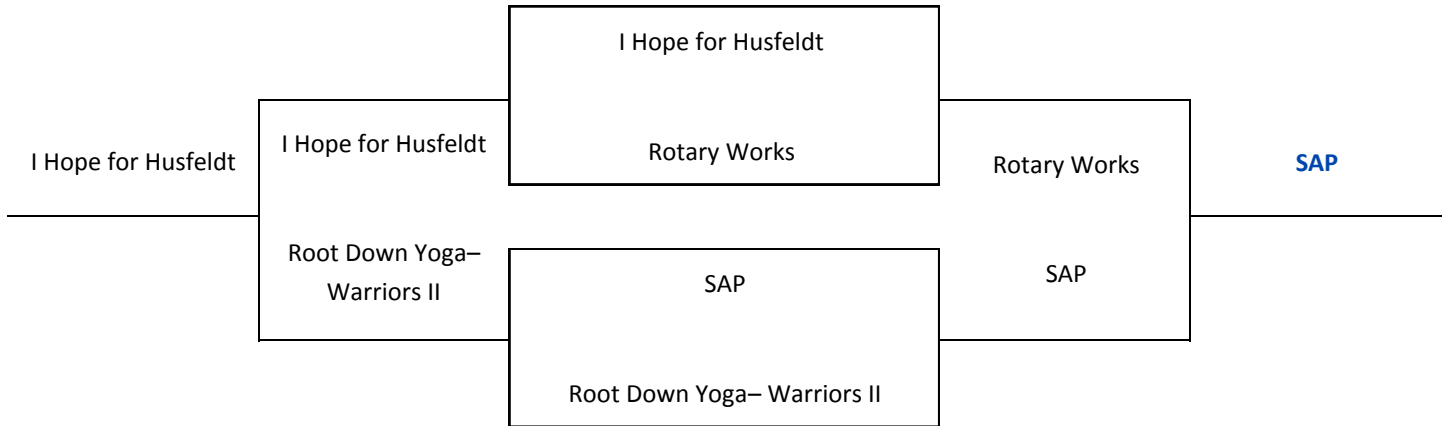

- **Golden Dragon Bracket: SAP with a finals time of 1:34**